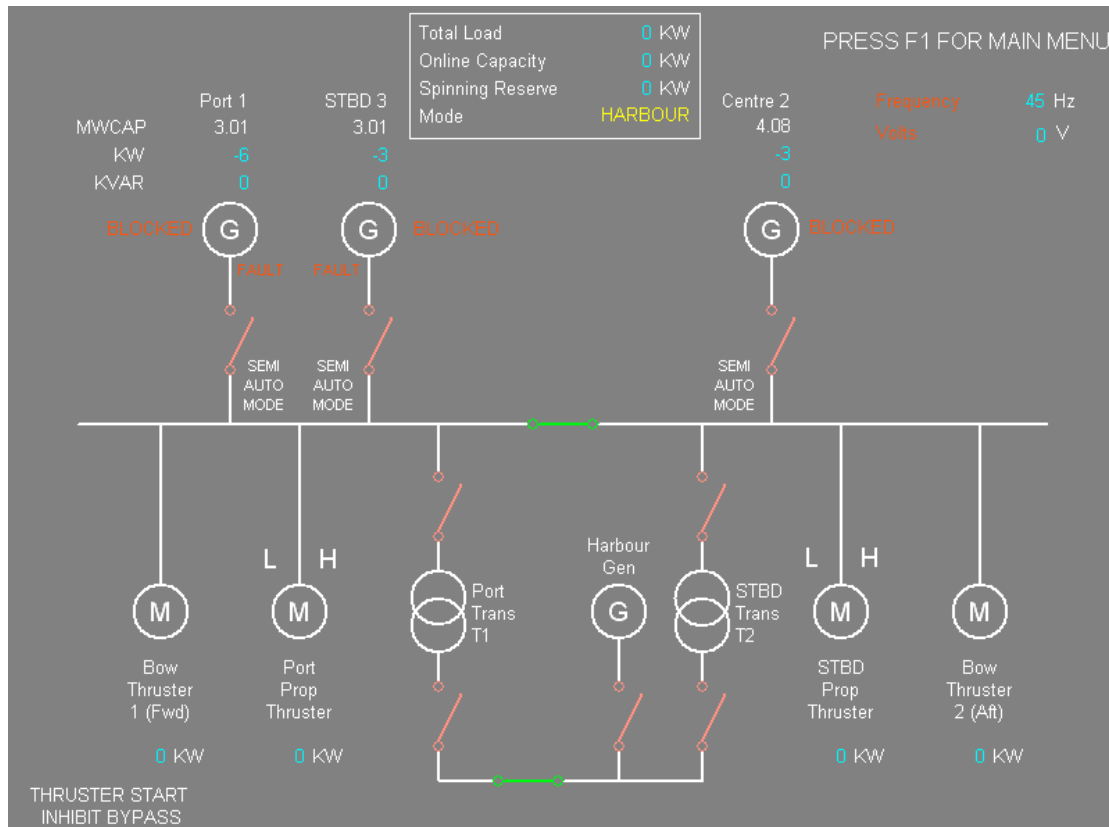

Power Management System PMS2003

Advantages

- **Industrial COTS Equipment**
- **Open Architecture**
- **Scaleable for all Sizes of Power Plant**
- **Software: Conformity Assessed by Lloyds Register**
- **Competitively Priced**
- **Short Lead Time**